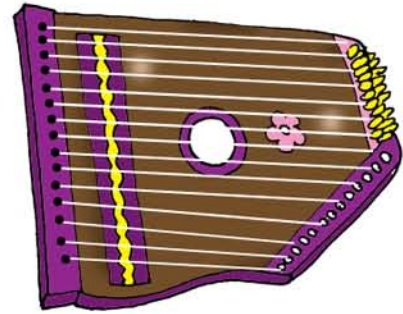

Y

y

Yodeler

Z

z

Zither

back of holder

mountain fold all dotted lines. Glue/tape white tabs to back of holder.